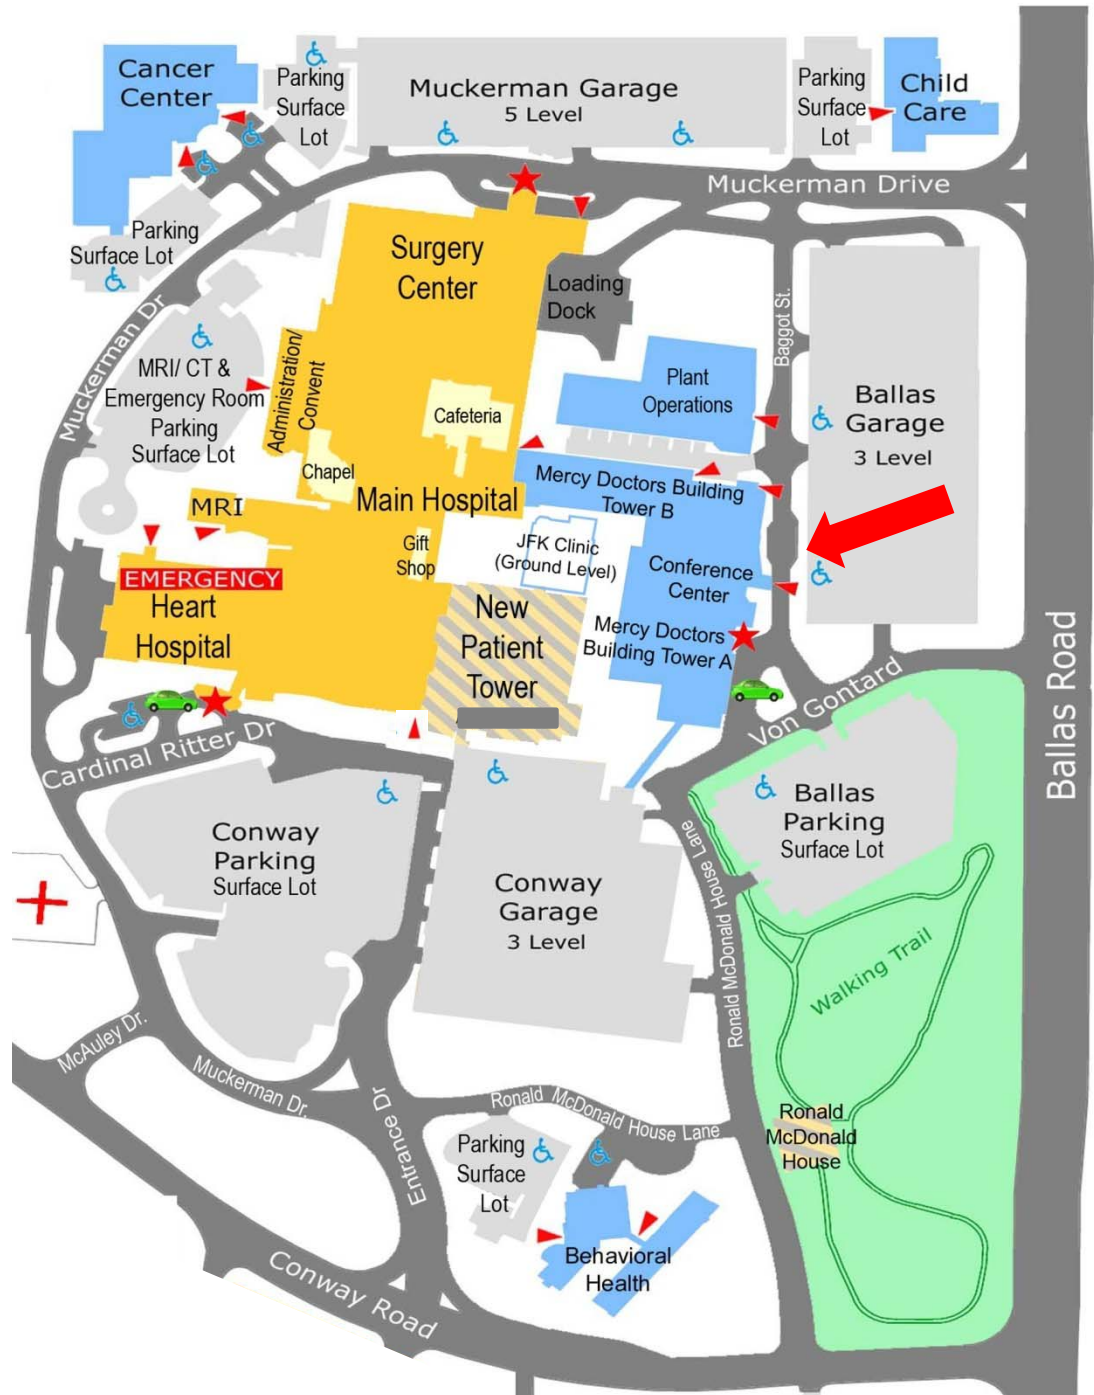

Mercy Hospital St. Louis and von Gontard Conference Center

| | |
|---|--------------------|
|  | DROP OFF ENTRANCES |
|  | HOSPITAL |
|  | CAMPUS BUILDING |
|  | BUILDING ENTRANCES |
|  | ACCESSIBLE PARKING |
|  | VISITOR PARKING |
|  | VALET PARKING |
|  | UNDER CONSTRUCTION |

Parking is available in the Ballas Garage, located directly across from the von Gontard Conference Center.

Mercy Hospital St. Louis
615 S. New Ballas Road
St. Louis, MO 63141